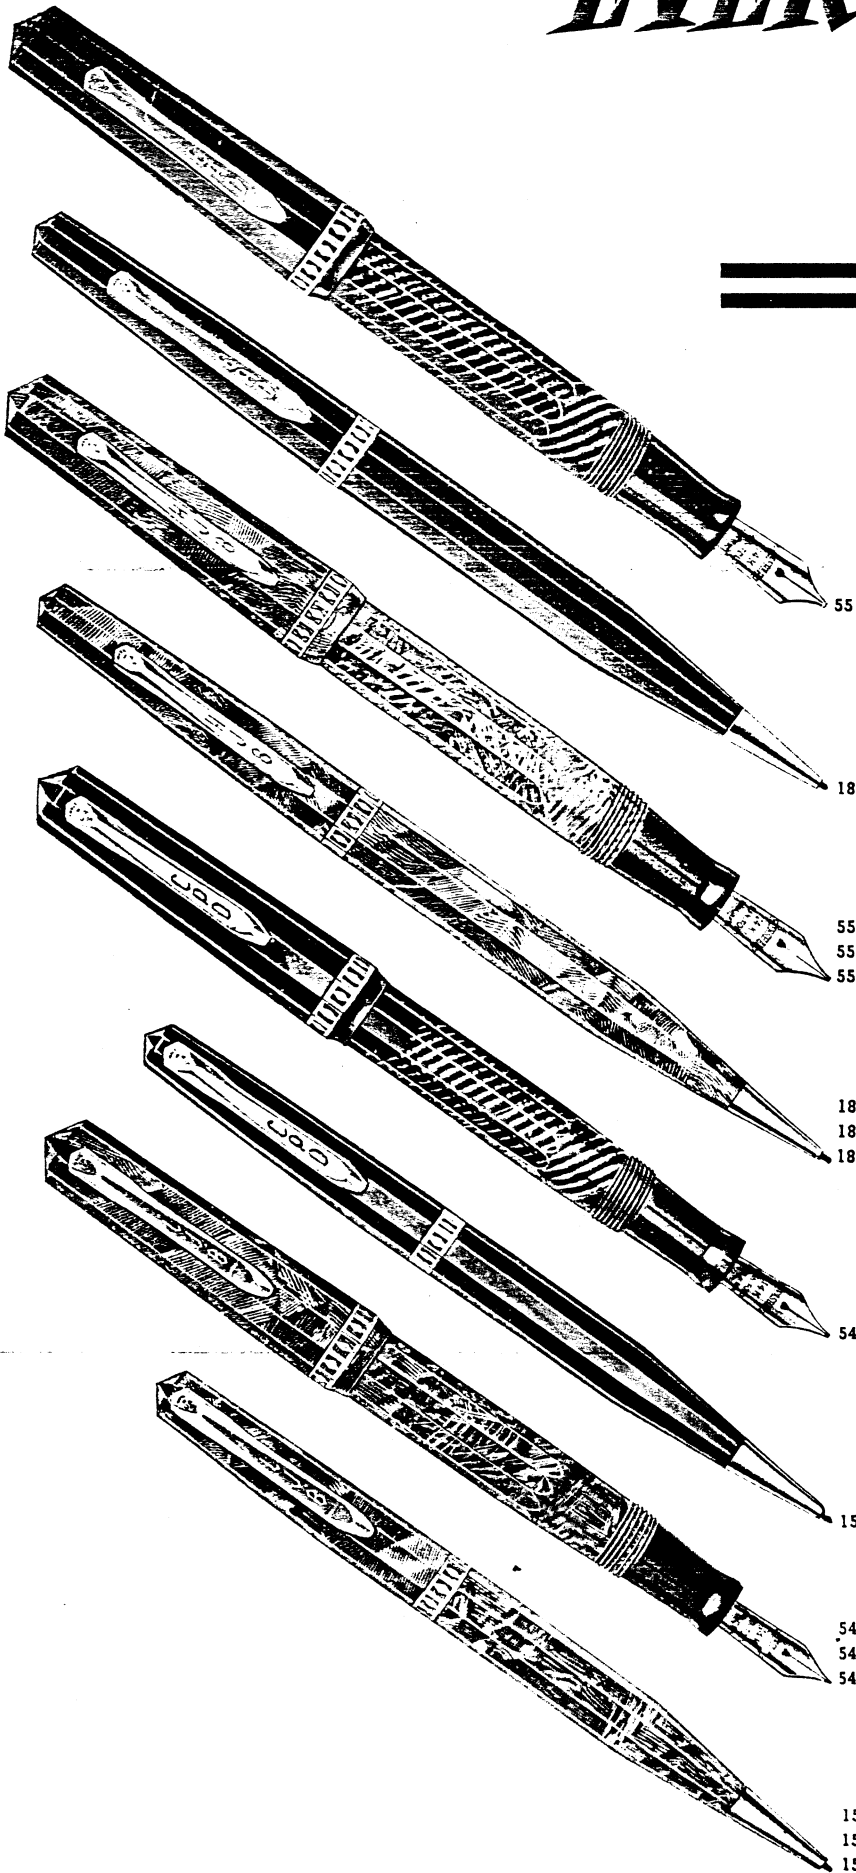

EVERSHARP

\$5 LEAKPROOF MODEL

Like our Deluxe models, this EVERSHARP is equipped with the new leakproof feature. In addition, it offers a perfected one-stroke filling mechanism, an ink capacity more than double that of sac pens, a 14 Karat interchangeable point, a visible ink supply, beautiful Doric shape, rich banding and new colors.